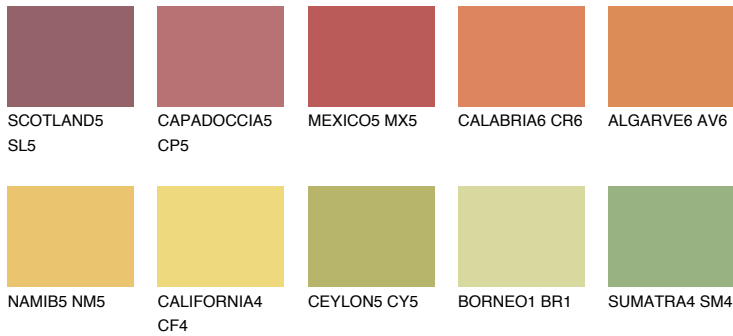

COLOUR DETAILS

FLORIDA6 FL6

48% TSR 58%

Matching colours

COLOURS

INTENSE

For more information on plasters and paints, go to www.ceresit.it

*The presented colours refer to plasters and paints offered by Ceresit. Due to the use of digital techniques, the presented colours might not represent the original ones, thus they cannot be considered as a reliable colour presentation. We recommend checking the authentic colour samples.