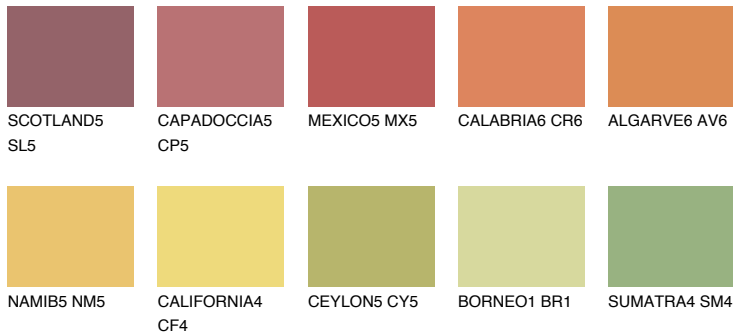

# COLOUR DETAILS

## FLORIDA6 FL6

48% TSR 58%

### Matching colours

#### COLOURS