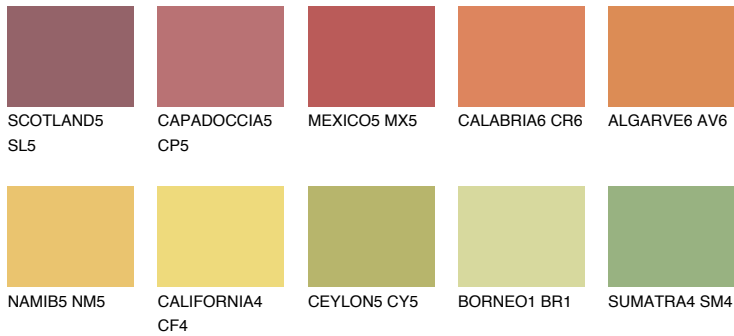

# COLOUR DETAILS

## FLORIDA6 FL6

48% TSR 58%

### Matching colours

#### COLOURS