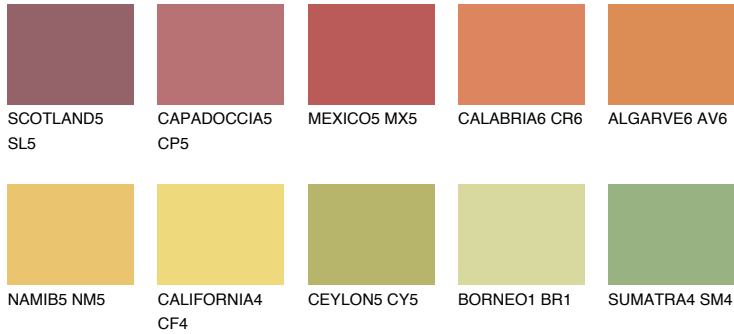

COLOUR DETAILS

FLORIDA6 FL6

48% TSR 58%

Matching colours

COLOURS

INTENSE

For more information on plasters and paints, go to www.ceresit.it

*The presented colours refer to plasters and paints offered by Ceresit. Due to the use of digital techniques, the presented colours might not represent the original ones, thus they cannot be considered as a reliable colour presentation. We recommend checking the authentic colour samples.