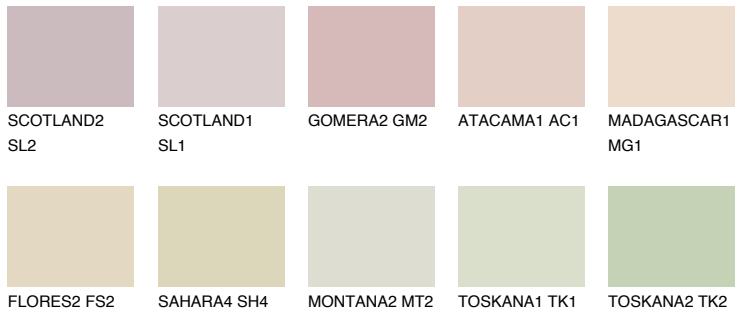

GOA1 GA1

67% **TSR** 64%

Matching colours

COLOURS

INTENSE

For more information on plasters and paints, go to
www.ceresit.it

*The presented colours refer to plasters and paints offered by Ceresit. Due to the use of digital techniques, the presented colours might not represent the original ones, thus they cannot be considered as a reliable colour presentation. We recommend checking the authentic colour samples.