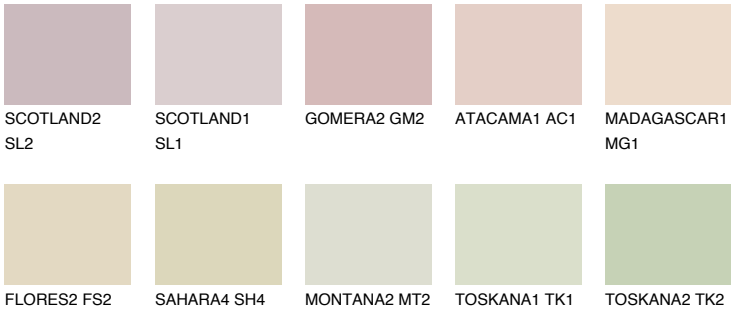

GOA1 GA1

67% **TSR** 64%

Matching colours

COLOURS

INTENSE

For more information on plasters and paints, go to www.ceresit.it

*The presented colours refer to plasters and paints offered by Ceresit. Due to the use of digital techniques, the presented colours might not represent the original ones, thus they cannot be considered as a reliable colour presentation. We recommend checking the authentic colour samples.