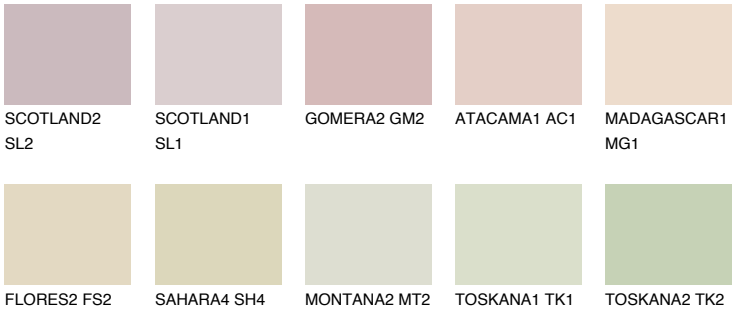

## GOA1 GA1

67% **TSR** 64%

### Matching colours

#### COLOURS

#### INTENSE

For more information on plasters and paints, go to [www.ceresit.it](http://www.ceresit.it)

\*The presented colours refer to plasters and paints offered by Ceresit. Due to the use of digital techniques, the presented colours might not represent the original ones, thus they cannot be considered as a reliable colour presentation. We recommend checking the authentic colour samples.