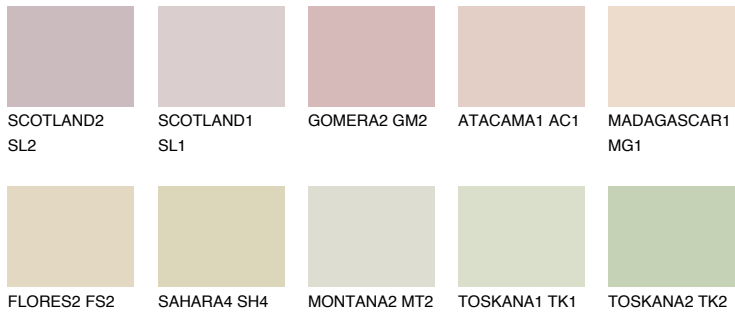

COLOUR DETAILS

GOA1 GA1

67% **TSR** 64%

Matching colours

COLOURS

INTENSE

For more information on plasters and paints, go to www.ceresit.it

*The presented colours refer to plasters and paints offered by Ceresit. Due to the use of digital techniques, the presented colours might not represent the original ones, thus they cannot be considered as a reliable colour presentation. We recommend checking the authentic colour samples.