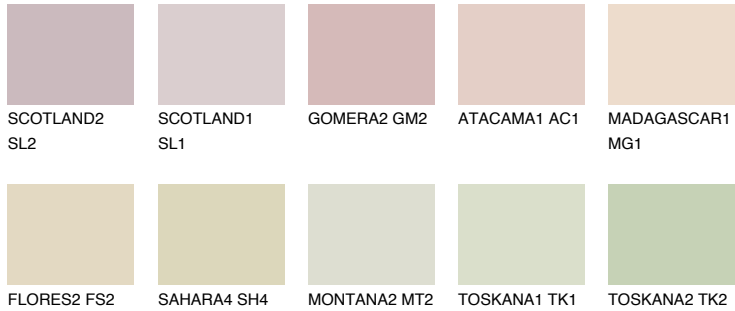

COLOUR DETAILS

GOA1 GA1

67% **TSR** 64%

Matching colours

COLOURS

INTENSE

For more information on plasters and paints, go to www.ceresit.it

*The presented colours refer to plasters and paints offered by Ceresit. Due to the use of digital techniques, the presented colours might not represent the original ones, thus they cannot be considered as a reliable colour presentation. We recommend checking the authentic colour samples.