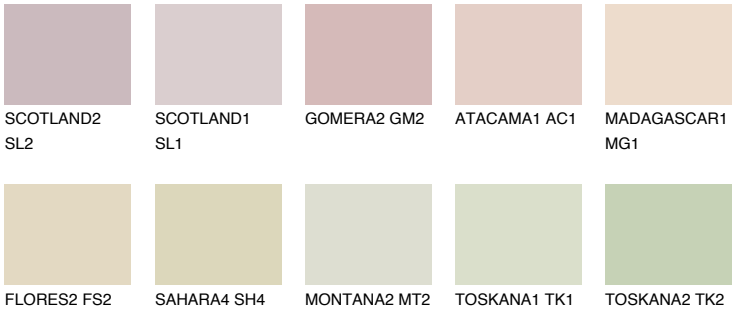

GOA1 GA1

67% **TSR** 64%

Matching colours

COLOURS

INTENSE

For more information on plasters and paints, go to www.ceresit.it

*The presented colours refer to plasters and paints offered by Ceresit. Due to the use of digital techniques, the presented colours might not represent the original ones, thus they cannot be considered as a reliable colour presentation. We recommend checking the authentic colour samples.