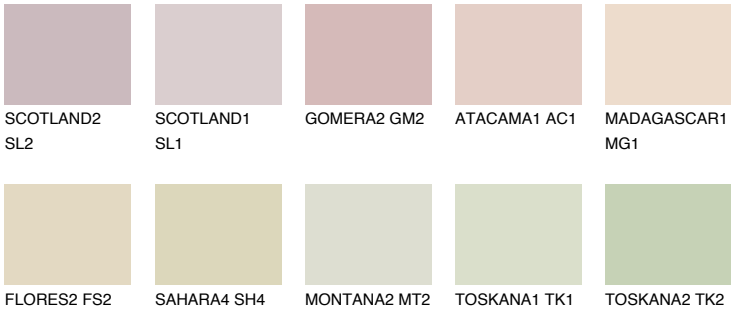

## GOA1 GA1

67% **TSR** 64%

### Matching colours

#### COLOURS

#### INTENSE

For more information on plasters and paints, go to [www.ceresit.it](http://www.ceresit.it)

\*The presented colours refer to plasters and paints offered by Ceresit. Due to the use of digital techniques, the presented colours might not represent the original ones, thus they cannot be considered as a reliable colour presentation. We recommend checking the authentic colour samples.