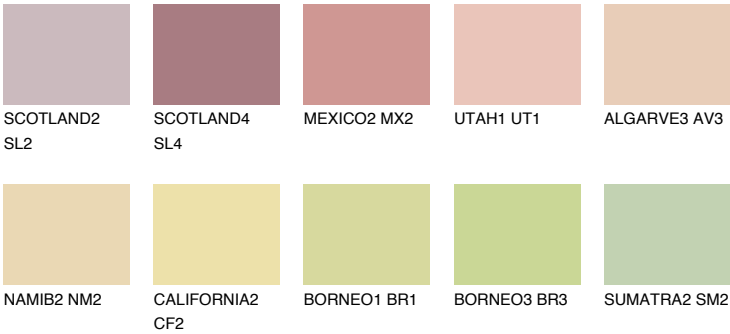

## GOA2 GA2

59% **TSR** 60%

### Matching colours

#### COLOURS

#### INTENSE

For more information on plasters and paints, go to [www.ceresit.it](http://www.ceresit.it)

\*The presented colours refer to plasters and paints offered by Ceresit. Due to the use of digital techniques, the presented colours might not represent the original ones, thus they cannot be considered as a reliable colour presentation. We recommend checking the authentic colour samples.