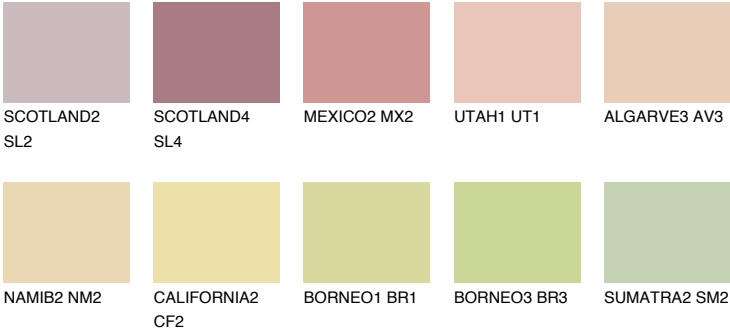

GOA2 GA2

59% **TSR** 60%

Matching colours

COLOURS

INTENSE

For more information on plasters and paints, go to www.ceresit.it

*The presented colours refer to plasters and paints offered by Ceresit. Due to the use of digital techniques, the presented colours might not represent the original ones, thus they cannot be considered as a reliable colour presentation. We recommend checking the authentic colour samples.