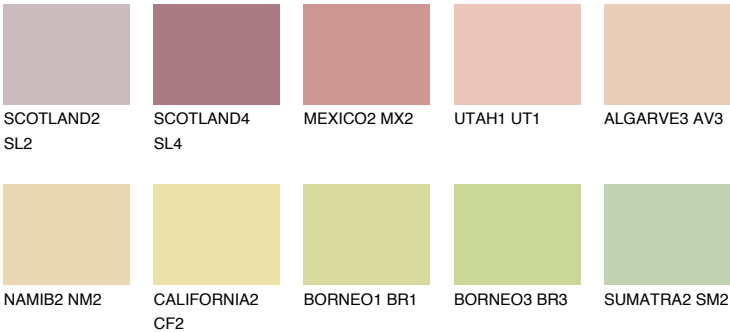

COLOUR DETAILS

GOA2 GA2

59% **TSR** 60%

Matching colours

COLOURS

INTENSE

For more information on plasters and paints, go to www.ceresit.it

*The presented colours refer to plasters and paints offered by Ceresit. Due to the use of digital techniques, the presented colours might not represent the original ones, thus they cannot be considered as a reliable colour presentation. We recommend checking the authentic colour samples.