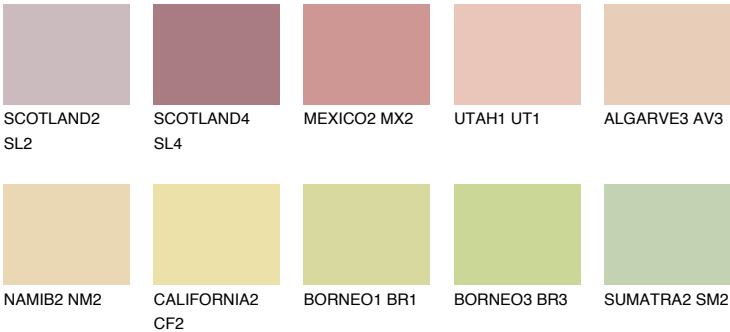

GOA2 GA2

59% **TSR** 60%

Matching colours

COLOURS

INTENSE

For more information on plasters and paints, go to www.ceresit.it

*The presented colours refer to plasters and paints offered by Ceresit. Due to the use of digital techniques, the presented colours might not represent the original ones, thus they cannot be considered as a reliable colour presentation. We recommend checking the authentic colour samples.