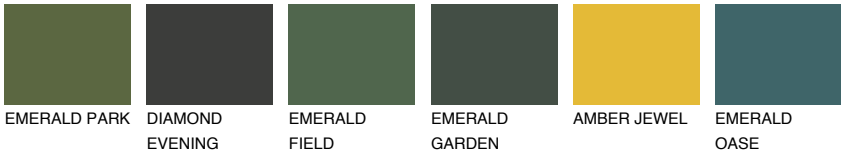

GOA2 GA2

59% **TSR** 60%

Matching colours

COLOURS

INTENSE

For more information on plasters and paints, go to www.ceresit.it

*The presented colours refer to plasters and paints offered by Ceresit. Due to the use of digital techniques, the presented colours might not represent the original ones, thus they cannot be considered as a reliable colour presentation. We recommend checking the authentic colour samples.