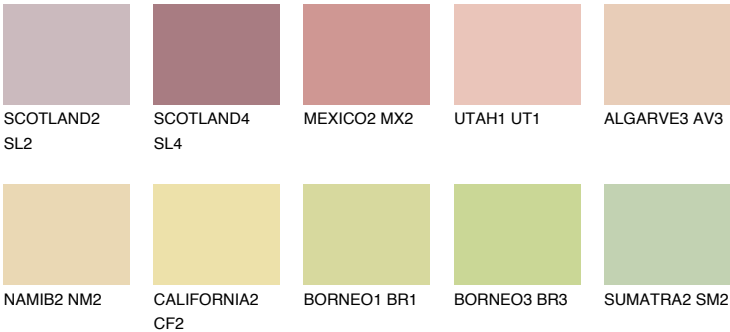

## GOA2 GA2

59% **TSR** 60%

### Matching colours

#### COLOURS

#### INTENSE

For more information on plasters and paints, go to [www.ceresit.it](http://www.ceresit.it)

\*The presented colours refer to plasters and paints offered by Ceresit. Due to the use of digital techniques, the presented colours might not represent the original ones, thus they cannot be considered as a reliable colour presentation. We recommend checking the authentic colour samples.