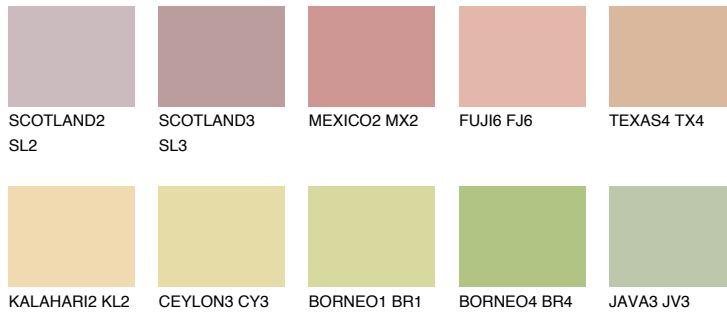

# COLOUR DETAILS

**GOA3 GA3**

53% **TSR** 56%

## Matching colours

### COLOURS

### INTENSE

For more information on plasters and paints, go to [www.ceresit.it](http://www.ceresit.it)

\*The presented colours refer to plasters and paints offered by Ceresit. Due to the use of digital techniques, the presented colours might not represent the original ones, thus they cannot be considered as a reliable colour presentation. We recommend checking the authentic colour samples.