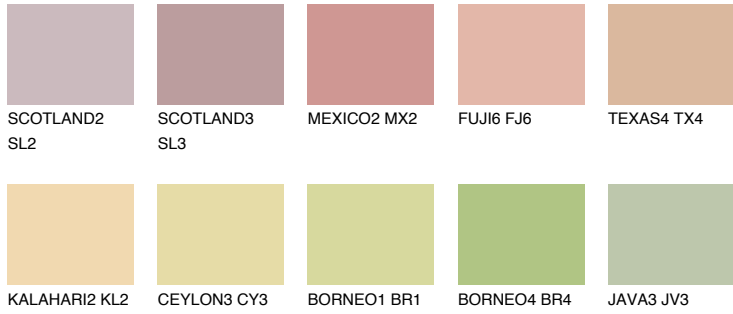

COLOUR DETAILS

GOA3 GA3

53% **TSR** 56%

Matching colours

COLOURS

INTENSE

For more information on plasters and paints, go to www.ceresit.it

*The presented colours refer to plasters and paints offered by Ceresit. Due to the use of digital techniques, the presented colours might not represent the original ones, thus they cannot be considered as a reliable colour presentation. We recommend checking the authentic colour samples.