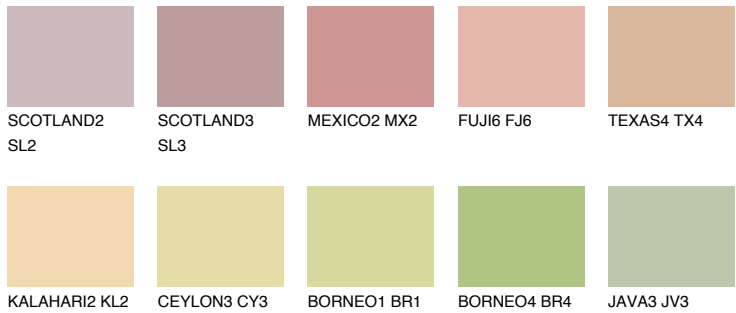

# COLOUR DETAILS

**GOA3 GA3**

53% **TSR** 56%

## Matching colours

### COLOURS

### INTENSE

For more information on plasters and paints, go to [www.ceresit.it](http://www.ceresit.it)

\*The presented colours refer to plasters and paints offered by Ceresit. Due to the use of digital techniques, the presented colours might not represent the original ones, thus they cannot be considered as a reliable colour presentation. We recommend checking the authentic colour samples.