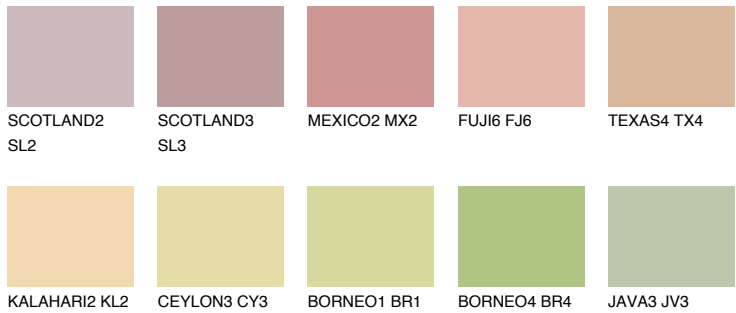

COLOUR DETAILS

GOA3 GA3

53% TSR 56%

Matching colours

COLOURS

INTENSE

For more information on plasters and paints, go to www.ceresit.it

*The presented colours refer to plasters and paints offered by Ceresit. Due to the use of digital techniques, the presented colours might not represent the original ones, thus they cannot be considered as a reliable colour presentation. We recommend checking the authentic colour samples.