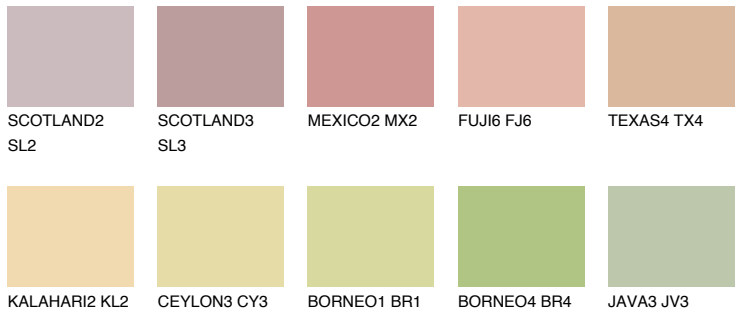

COLOUR DETAILS

GOA3 GA3

53% **TSR** 56%

Matching colours

COLOURS

INTENSE

For more information on plasters and paints, go to www.ceresit.it

*The presented colours refer to plasters and paints offered by Ceresit. Due to the use of digital techniques, the presented colours might not represent the original ones, thus they cannot be considered as a reliable colour presentation. We recommend checking the authentic colour samples.